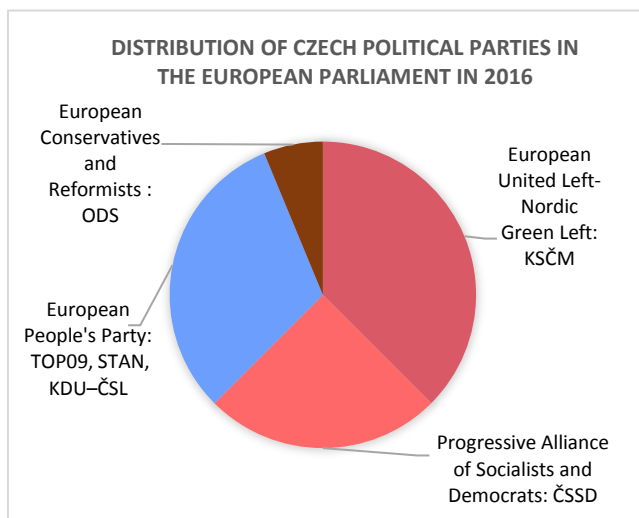

Should refugees be allocated across Europe?

The vote of the MEPs

Since the very beginning, the decision to redistribute the refugees from Italy and Greece to other Member States, has been a source of controversy, polemic and even led to a referendum in Hungary.

The vote on the initiative in the European Parliament represents a good opportunity to measure the level of support for the quota system from the Members representing the 28 national contexts.

Although, the text was largely approved, a considerable number of MEPs adopted a critical stance. The system was supported by the EPP, S&D, ALDE, Greens/EFA and GUE-NGL, whereas only ECR, ENF and a part of EFDD voted against redistributing refugees.

Despite the overall support in the EP for the proposed scheme, none of Czech MEPs voted in favour of the system of relocation of refugees.

As many as 17 MEPs voted against it. This shows that, on this issue, most Czech MEPs are at odds with their political groups. Only 2 MEPs from TOP 09 did not vote against the proposal and abstained: Luděk Niedermayer and Jaromír Štětina, whereas the other member of TOP 09, Jiří Pospíši, also joined the opposition to the report.