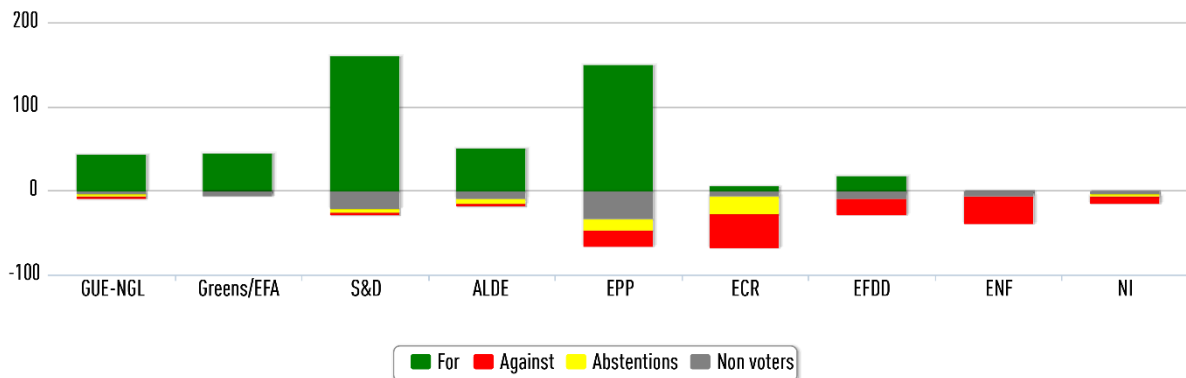

Should refugees be allocated across Europe?

The vote of the MEPs

Since the very beginning, the decision to redistribute the refugees from Italy and Greece to other Member States, has been a source of controversy, polemic and even led to a referendum in Hungary.

The vote on the initiative in the European Parliament represents a good opportunity to measure the level of support for the quota system from the Members representing the 28 national contexts.

Although, the text was largely approved, a considerable number of MEPs adopted a critical stance. The system was supported by the EPP, S&D, ALDE, Greens/EFA and GUE-NGL, whereas only ECR, ENF and a part of EFDD voted against redistributing refugees.