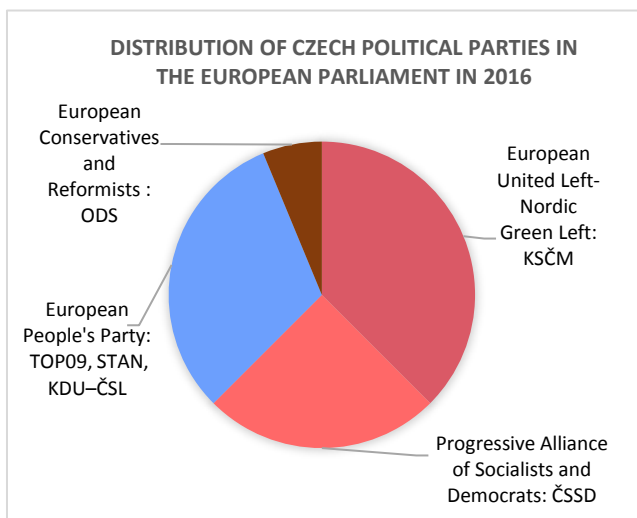

On the other, all the Czech Communists, Conservatives and Eurosceptics supported the motion against Juncker.