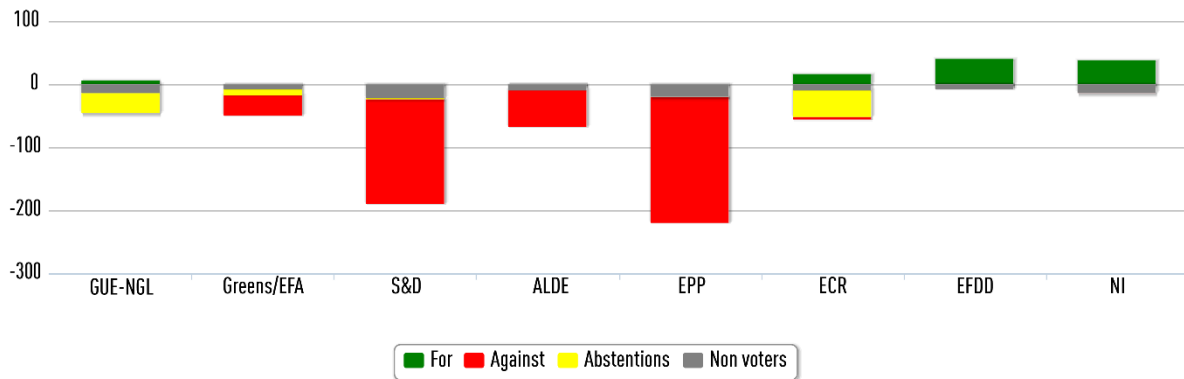

## Should the Parliament censor the European Commission?

The vote of the MEPs

Shortly after receiving the approbation from the Members of the European Parliament, the new President of the Commission was involved in a litigation regarding his responsibilities in defining tax policies in Luxembourg, where he was Prime Minister, for multinational businesses tax-breaks-related issues.